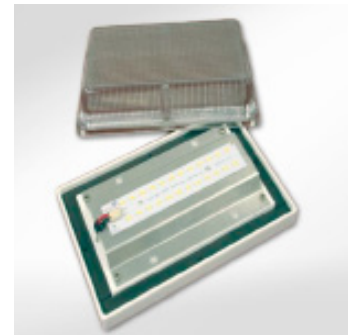

# 2049 "Atlantic" LED Low Profile Interior Mini Light

The Illumacorp 2049 LED mini-light puts out 1240 lumens for a miserly .6 amps on 12V DC. Input voltage can vary between 9 and 36 volts dc with consistent light-output performance. Also available in 120 volts ac. The small size (4-1/2" by 7-1/4") makes installation in small areas, compartments or on overheads simple and easy. Ruggedly built here in the U.S. using circuit boards, lens and back plates produced in Florida, the fixture carries a 3-year full warranty and is as efficient as current technology allows. Four holes for mounting are exposed when the lens is removed; using two of the four mounting holes is sufficient. The lens is gasketed and meets IP65 rating criteria; all fasteners are stainless steel.

*New low profile design*

1240 lumens / .6 amp on 12VDC

4 1/4" W x 7 1/8" L x 1 3/4" D

IP65 rated

3 year full warranty

Proudly manufactured in the USA

# 2049 "Atlantic" LED Low Profile Interior Mini Light

## Component Features & Specifications

- Construction:** NEW LOW PROFILE DESIGN  
4 1/2"W x 7 1/4"L X 3/4"D.  
Marine polymer back plate, acrylic prismatic lens, neoprene closed cell foam gasket, and stainless steel lens screws. LED Only. Flush Mount.
- Finish:** Marine polymer - White or Black
- Mounting:** Surface mount
- Electrical:** .6 amps or 7 watts on 12 volt DC.
- Light Source:** LED circuit board, 1240 Lumens, 5000K
- Light Output:** Approximately equivalent to 26 Watts of Compact Fluorescent Lamps
- Options:** 120 Volt AC
- Warranty:** 3 year warranty