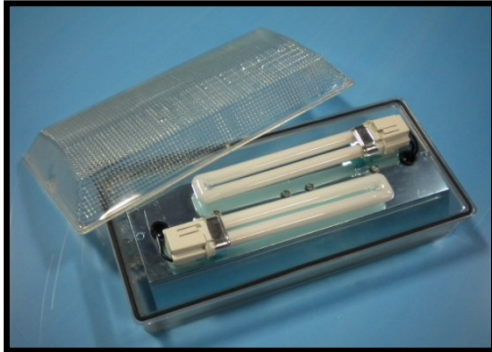

Illumacorp, Inc.

Energy Efficient Lighting Fixtures, Retrofits, and
Custom Fixture Designs

NEW! Low Profile LED

**20201P13/20202P13 OR 202910WLED/202920WLED
2028 Down Light/Address Lighter**

***NEW!* 2029 Low Profile 10W or 20W LED**

MINI WALL PACK, DOWNLIGHT AND LED

The Mini Wall Pack is a perfect fixture for canopies, hallways, doorways, walkway overheads and stairwells. Time proven design keeps the bugs and dirt out to eliminate periodic cleaning. Vandal-resistant polycarbonate construction provides durability and long life, and can be furnished with tamper-proof screws to protect the light sources. Adding the optional LED light sources makes this the most energy-efficient fixture on the market in its price range and has been used by condominiums, dormitories, schools, homes, and boat dock owners for a number of years for cost-effective small area lighting. Numerals can be added quickly and easily to the lens for an address lighting fixture. Minimal current consumption equals huge savings over conventionally illuminated fixtures and makes for an impressive, low life-cycle cost. Dusk to dawn operation for less than \$20.00 for a 10 watt and \$25.00 for a 20 watt annually!

COMPONENTS & SPECIFICATIONS:

Dimensions:	<i>NEW – Low Profile</i> 5 7/7" W X 11 3/8" L X 2 1/8" D 5" X 11" X 3 1/2" deep	
Construction:	Marine Polymer – Black or White, Clear prismatic Lens, Stainless Steel lens screws, Neoprene Closed Cell Gasket. Offered in LED ONLY. Polycarbonate Housing (Black, White, Clear) and Clear Polycarbonate Prismatic Lens.	
Light Source:	1 – CFL 13 Watt lamp 2 – CFL 13 Watt lamps	24 SMD LED Circuit Board-10 Watt 48 SMD LED Circuit Board-20 Watt
Light Output:	800 or 1600 Lumens - CFL	1200 or 2400 Lumens - LED (White or Black Housing)
Kelvin:	4100K – Cool White	5000K – Nat White
Power Consumption:	16 or 32 Watts - CFL	10 or 20 Watts - LED
Projected Lamp Life:	8,000 Hours	50,000 Hours
Type of Mounting:	Standard Fixture Bar.	
Options:	12V or 24V	
Warranty:	5 years	